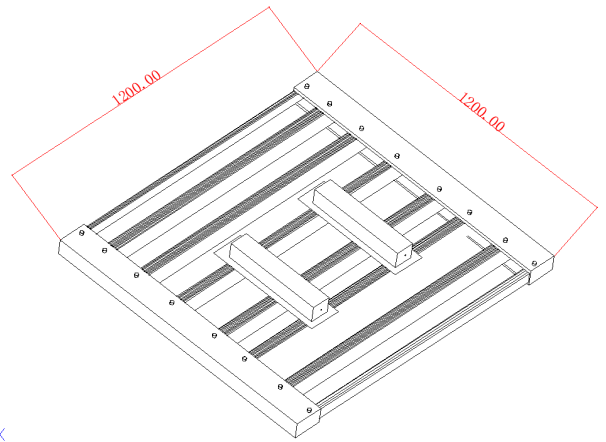

## 350W Veg

F A R M S

|                   |   |
|-------------------|---|
| <b>Input</b>      | 100-240VAC  |
| <b>Power</b>      | 350W  |
| <b>Output</b>     | 43 000lm  |
| <b>CRI</b>        | 90  |
| <b>Chips</b>      | Cree 3500K Full Spectrum 50%<br>+ 660nm (red) 28%<br>+ 460nm (blue) 21% |
| <b>Dimensions</b> | 1200mmx1200mm (covers<br>1500x1500 grow space)                          |
| <b>Warranty</b>   | 3 Years   |
| <b>IP Rating</b>  | IP65  |
| <b>DLI</b>        | 17 (260 PPFD)   |
| <b>CCT</b>        | 3500K   |