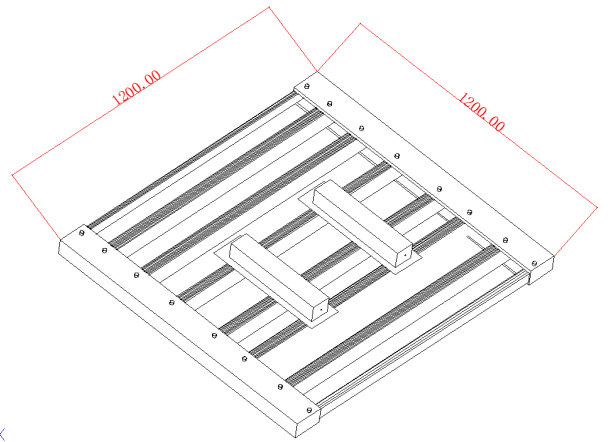

FutureGrow

480W Flower

F A R M S

Input	100-240VAC
Power	480W
Output	60 000Lm
CRI	90
Chips	Cree 3500K Full Spectrum 50% + 660nm (red) 42% + 460nm (blue) 7% +UVB
Dimensions	1200mmx1200mm (covers 1500x1500 grow space)
Warranty	3 Years
IP Rating	IP65
DLI	30 (700 PPFD)
CCT	3500K

Future Grow Cannabis Flowering light:

- Full Spectrum Plus Tailored B/R Ratio for optimal Flowering
- Red/Far Red Ratio designed to minimize Flower stretch while maximizing Trichome development
- Superior Heat dissipation
- Slim design for optimal space utilization
- Designed for uniformity
- Plug and Play system for ease of maintenance