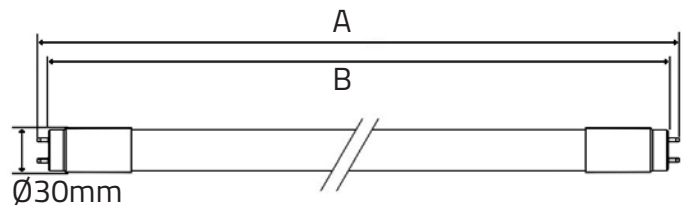

T8 LED Tube Lights

Key Features

- ✓ G13 Socket
- ✓ AC85 - 265V
- ✓ 50,000 Hours Lifespan
- ✓ SABS Tested
- ✓ SANS/IEC 60598-1 & 60598-2-1 Compliant

Dimensions

- 2ft / 600mm [A - 614mm, B - 600mm]
- 3ft / 900mm [A - 914mm, B - 900mm]
- 4ft / 1200mm [A - 1214mm, B - 1200mm]
- 5ft / 1500mm [A - 1514mm, B - 1500mm]

Product Code	Description	Power (Watt)	Lumen Output	Efficiency (lm/W)	CCT / Colors Available	Order Code	SABS Tested
MET8-2FT	T8 LED Tube 2ft / 600mm	10	1200	120	3000K, 4000K, 5000K, 6000K, Pink	T8210<COLOR>STA	Y
MET8-3FT	T8 LED Tube 3ft / 900mm	14	1680	120	3000K, 4000K, 5000K, 6000K, Pink	T8314<COLOR>STA	Y
MET8-4FT-15	T8 LED Tube 4ft / 1200mm	15	1800	120	3000K, 4000K, 5000K, 6000K, Pink	T8415<COLOR>STA	Y
MET8-4FT-18	T8 LED Tube 4ft / 1200mm	18	2160	120	3000K, 4000K, 5000K, 6000K, Pink	T8418<COLOR>STA	Y
MET8-5FT-15	T8 LED Tube 5ft / 1500mm	15	1800	120	3000K, 4000K, 5000K, 6000K, Pink	T8515<COLOR>STA	Y
MET8-5FT-22	T8 LED Tube 5ft / 1500mm	22	2640	120	3000K, 4000K, 5000K, 6000K, Pink	T8522<COLOR>STA	Y

Order Information

T8 4 15 4000 STA
 | | | | |
 Type Length Watt Color Variation

Available Colors: 3000, 4000, 5000, 6000, P (Pink)
 e.g. T8 4ft 15W Tube 4000K - T8415**4000**STA
 or
 T8 5ft 22W Tube Pink - T8522**P**STA